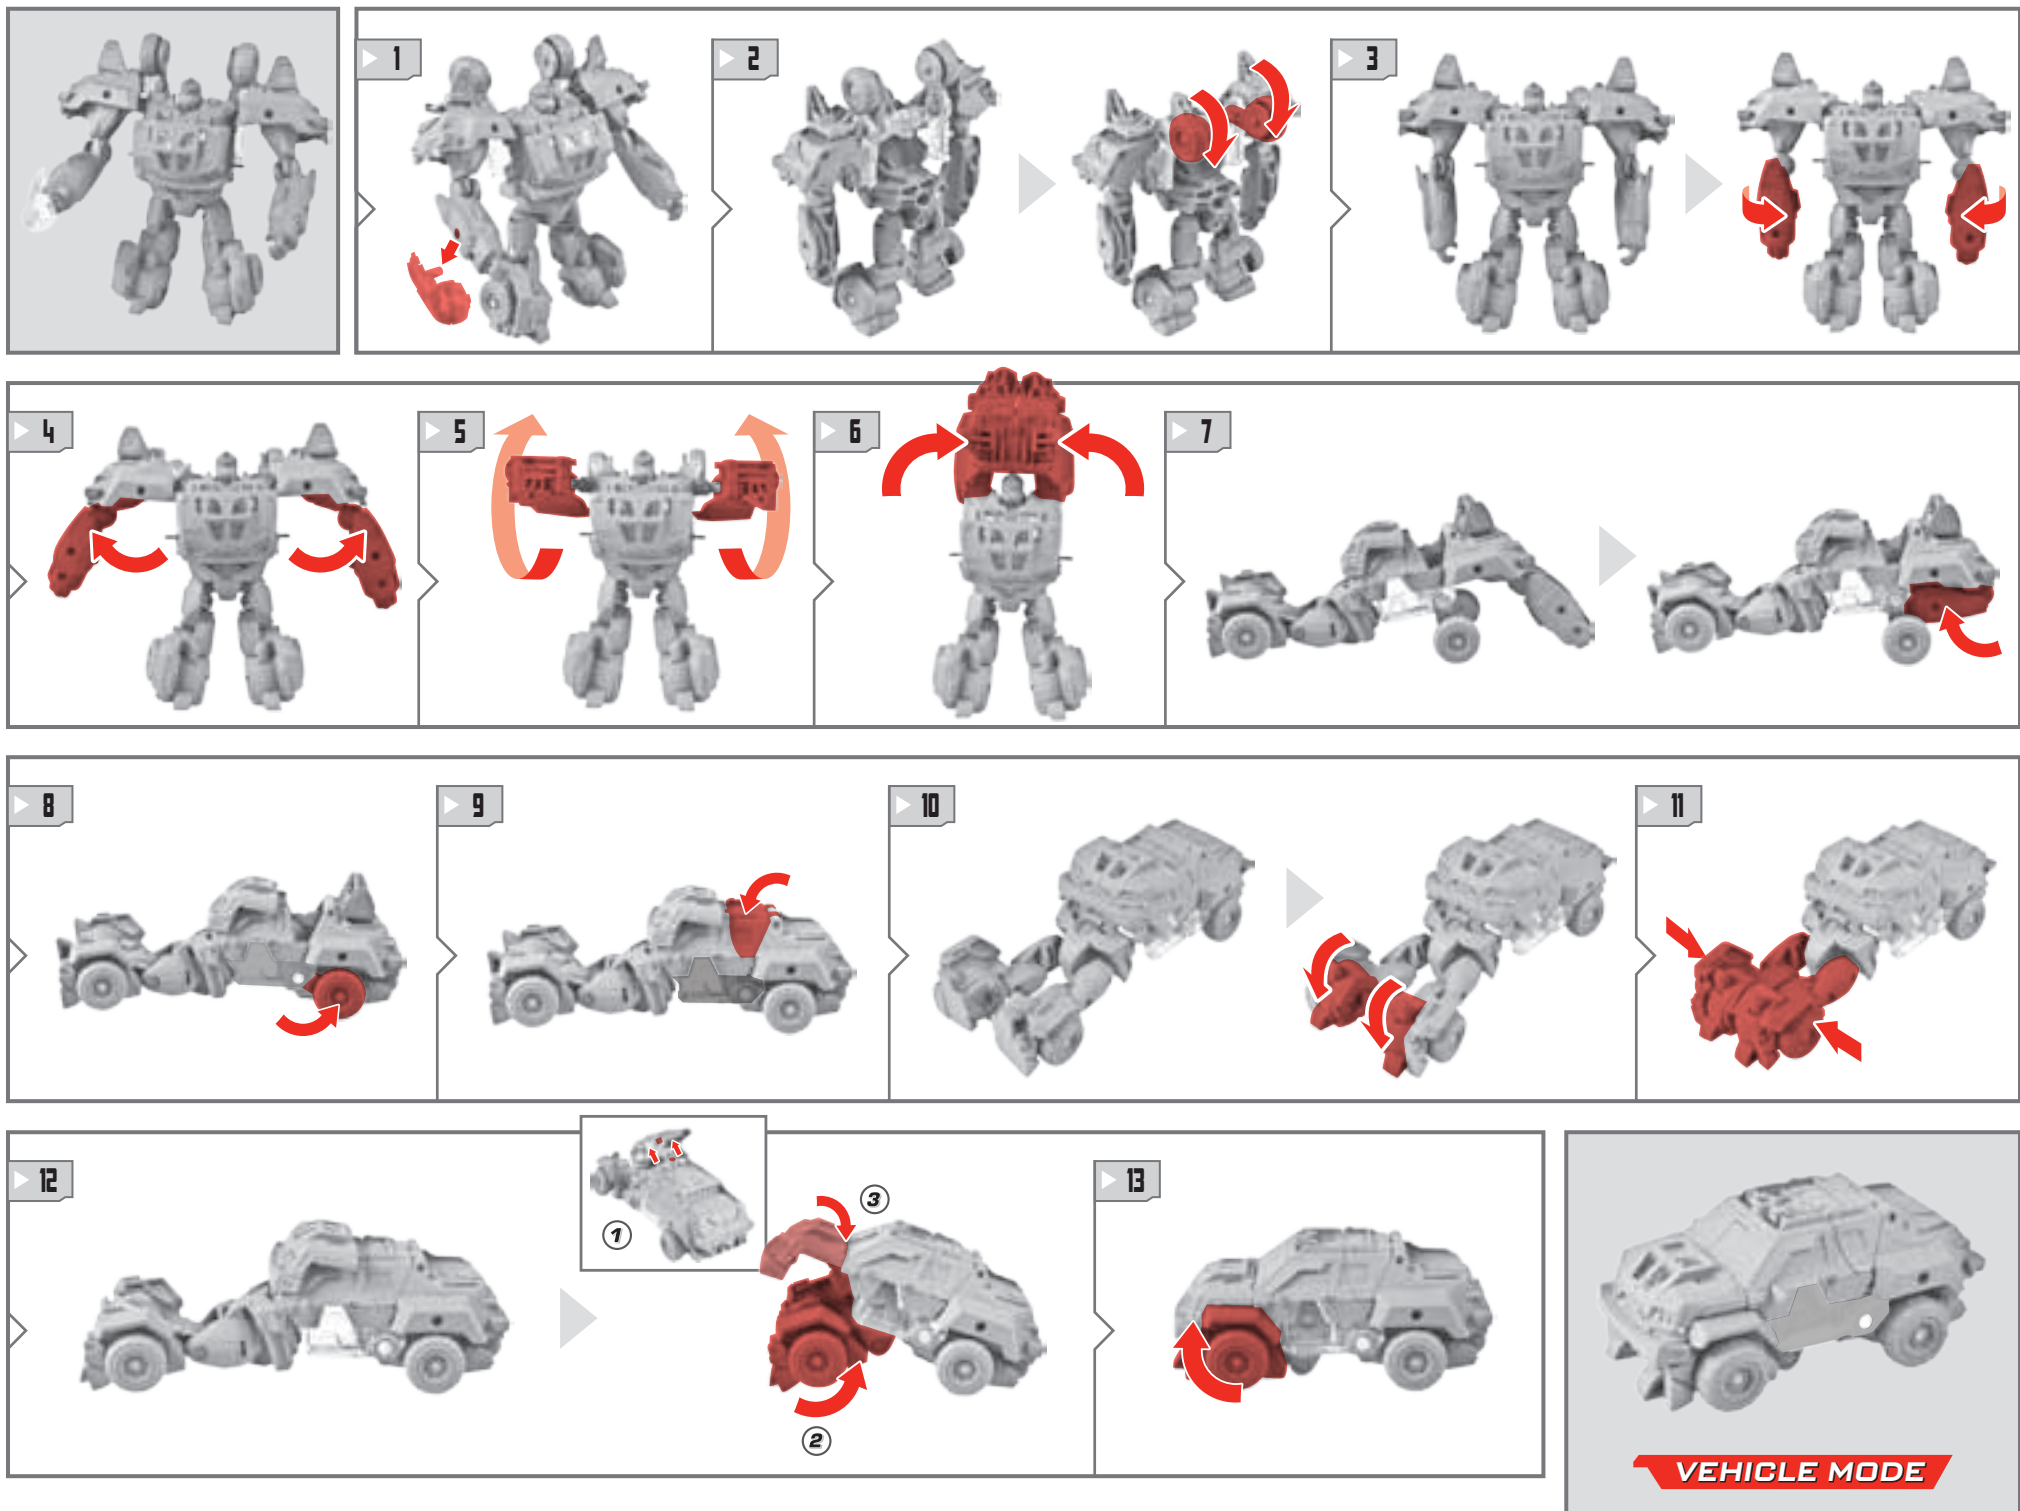

TRANSFORMERS PRIME™

BATTLE TACTICS BULKHEAD™ HEAVY MUNITIONS

NOTE: Some parts are made to detach if excessive force is applied, and are designed to be reattached if separation occurs. Adult supervision may be necessary for younger children.

WARNING:

CHOKING HAZARD—Small parts.
Not for children under 3 years.

AGES 5+

A0185/37994 ASST.

EASY LEVEL
1 2 3

CHANGING TO VEHICLE

CHANGING TO ROBOT

Retain instructions for future reference.