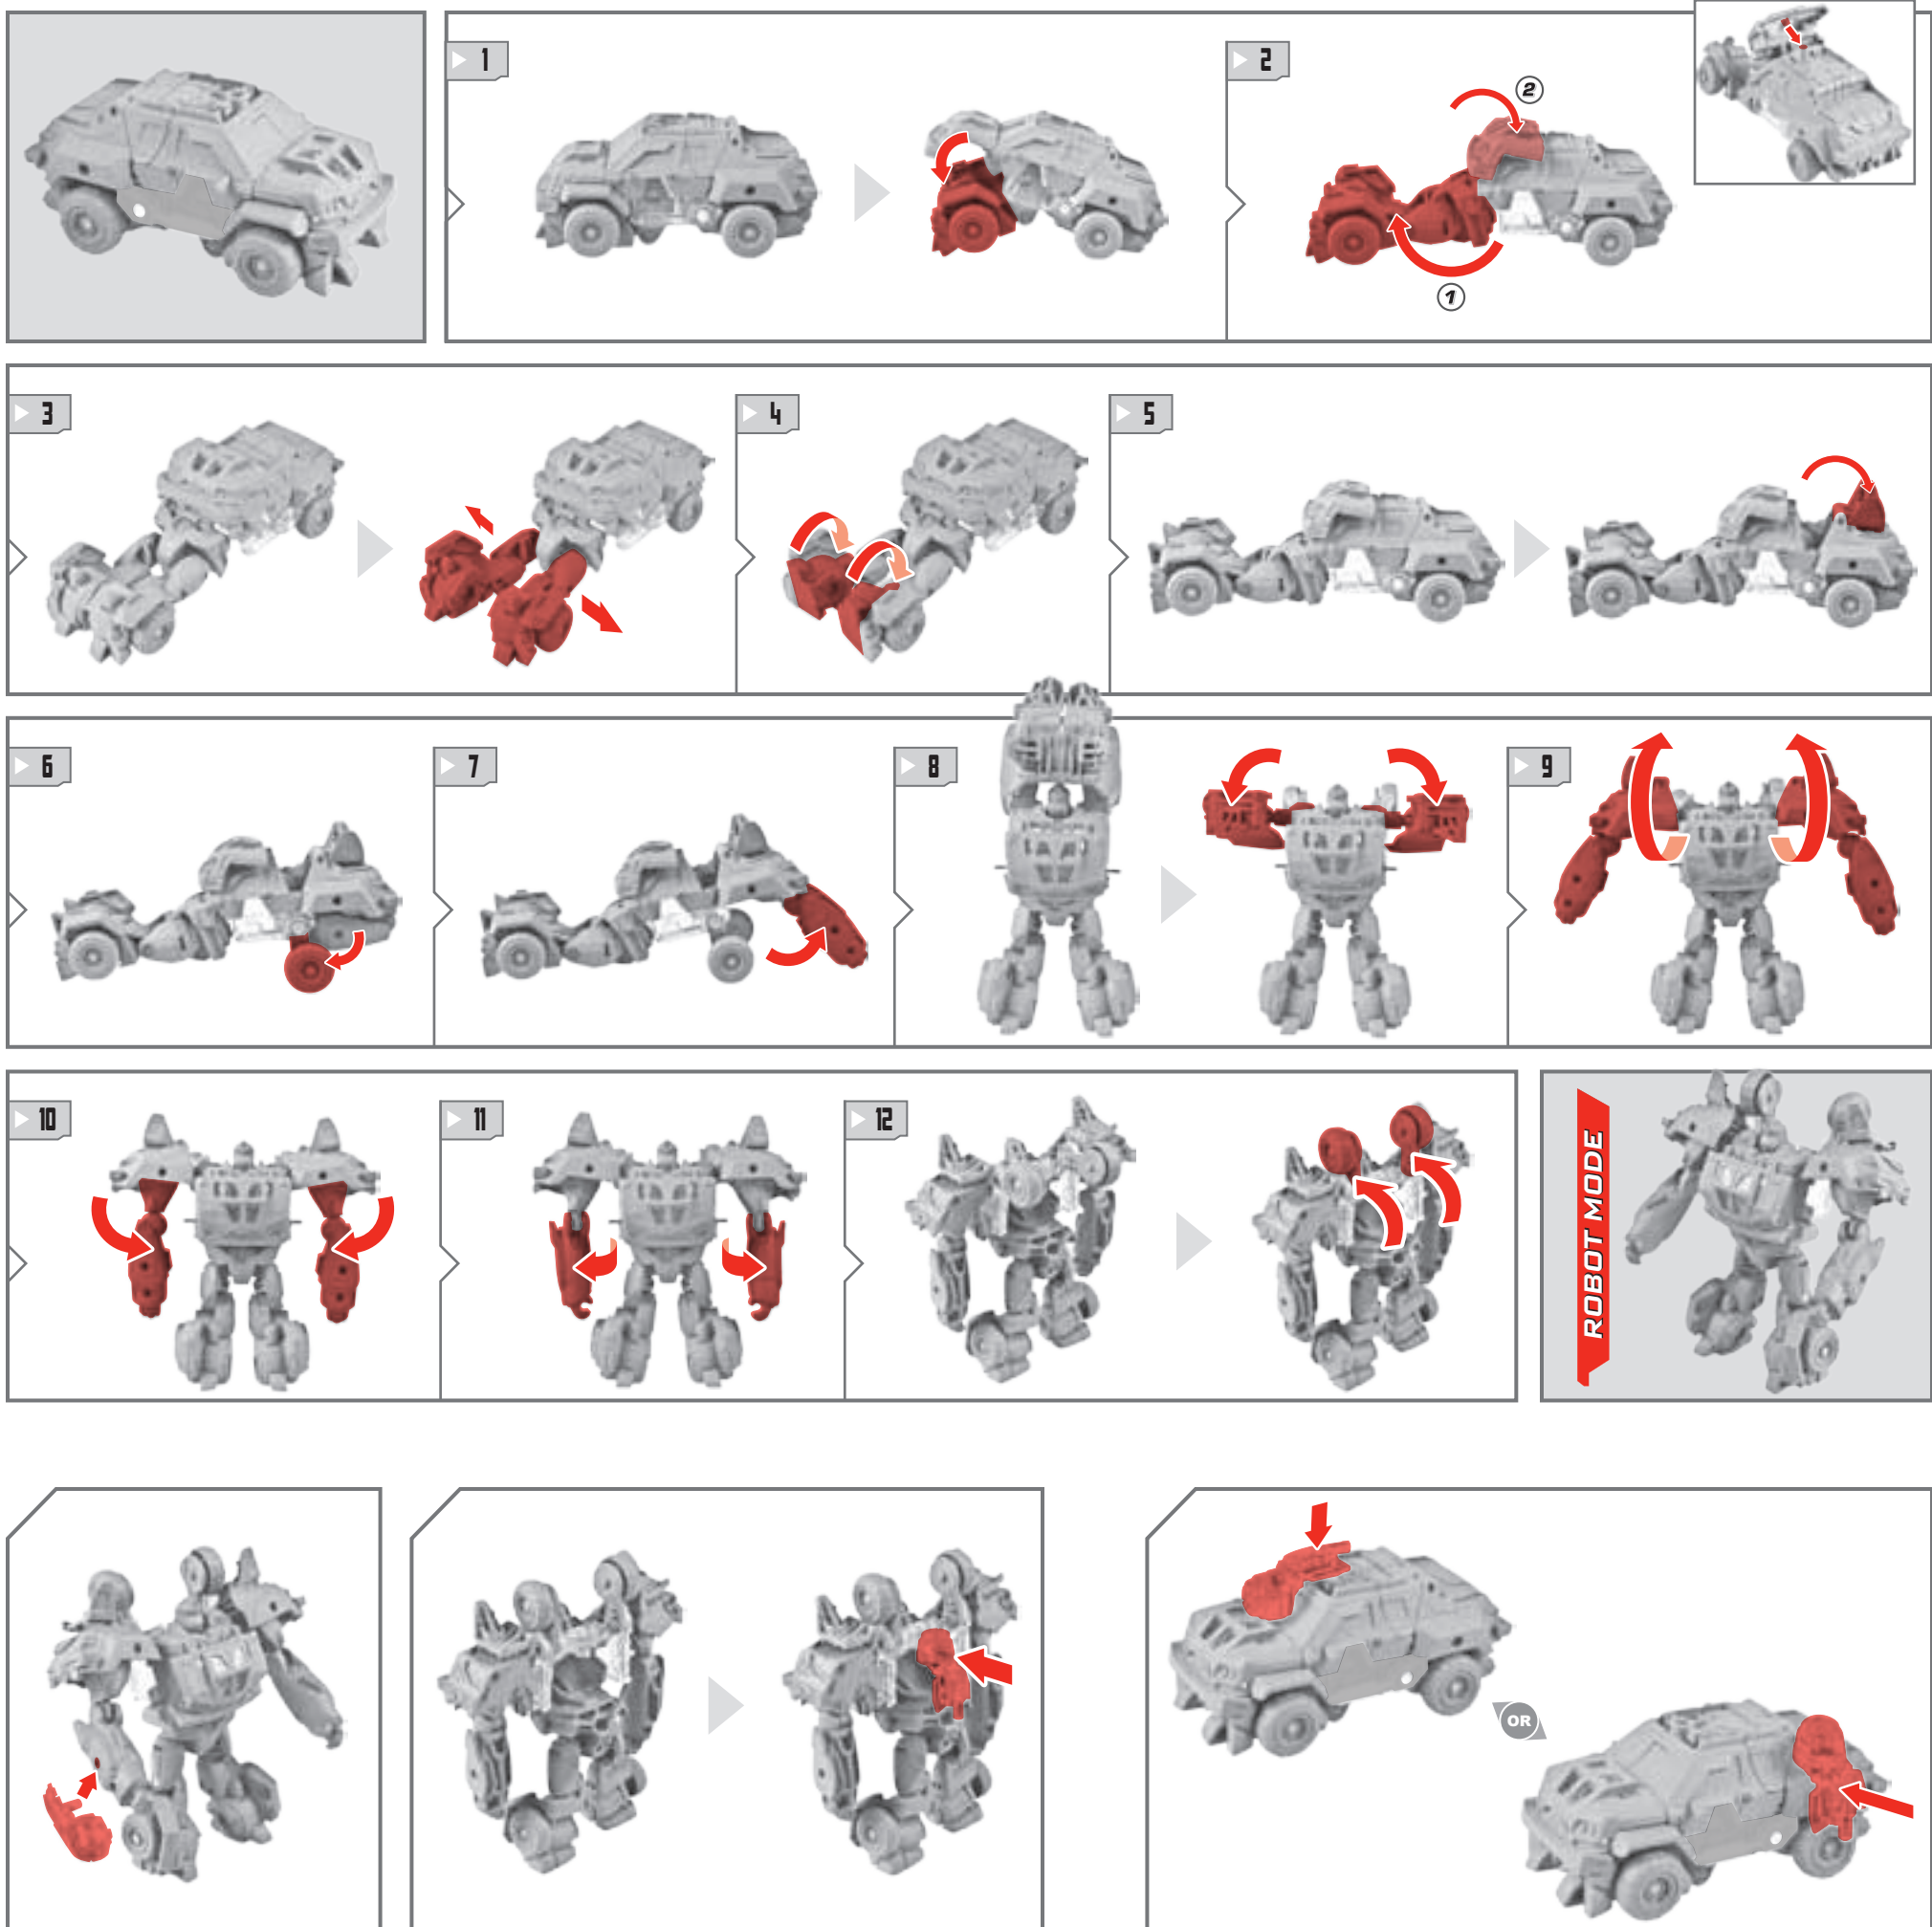

TRANSFORMERS PRIME™

BATTLE TACTICS BULKHEAD™ HEAVY MUNITIONS

NOTE: Some parts are made to detach if excessive force is applied, and are designed to be reattached if separation occurs. Adult supervision may be necessary for younger children.

WARNING:

CHOKING HAZARD—Small parts.
Not for children under 3 years.

AGES 5+

A0185/37994 ASST.

EASY LEVEL
1 2 3

CHANGING TO VEHICLE

CHANGING TO ROBOT

Retain instructions for future reference.